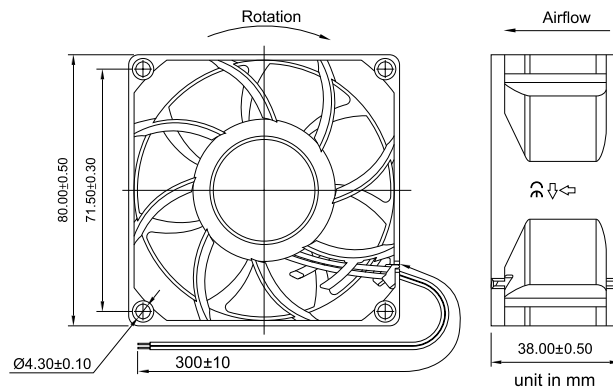

80x80x38mm

- **Airflow: 77.2~153.8 CFM**
- **Static Pressure: 18.6~62.6 mm-H₂O**
- **Blade / Housing: Plastic Material UL 94V-0 P.B.T.**
- **Lead Wire: UL1007 #24 AWG**
- **Weight: 185.5 g**

Model No.	Bearing	Rated Voltage	Operating Voltage Range	Speed	Max. Airflow	Max. Static Pressure	Current	Power Consumption	Life at 40°C L10	P-Q Curve	Noise Level
		VDC	VDC	RPM	CFM	mm-H ₂ O	mA	W	Hour		dB(A)
XYW08038012BL-S	2B	12	7~13.2	6000	77.2	18.6	530	6.36	60000	5	48.4
XYW08038012BM-S	2B		7~13.2	7000	89.8	25.2	750	9.00	60000	4	53.3
XYW08038012BH-S	2B		7~13.2	8500	109.1	34.2	1250	15.00	60000	3	58.8
XYW08038012BS-S	2B		7~13.2	10000	127.6	46.8	1900	22.80	60000	2	62.8
XYW08038012BV-S	2B		7~13.2	12000	153.8	62.6	3100	37.20	60000	1	68.1
XYW08038024BL-S	2B	24	11~28.0	6000	77.2	18.6	270	6.48	60000	5	48.4
XYW08038024BM-S	2B		11~28.0	7000	89.8	25.2	370	8.88	60000	4	53.3
XYW08038024BH-S	2B		11~28.0	8500	109.1	34.2	620	14.88	60000	3	58.8
XYW08038024BS-S	2B		11~28.0	10000	127.6	46.8	1000	24.00	60000	2	62.8
XYW08038024BV-S	2B		11~28.0	12000	153.8	62.6	1550	37.20	60000	1	68.1
XYW08038048BL-S	2B	48	36~56.0	6000	77.2	18.6	140	6.72	60000	5	48.4
XYW08038048BM-S	2B		36~56.0	7000	89.8	25.2	190	9.12	60000	4	53.3
XYW08038048BH-S	2B		36~56.0	8500	109.1	34.2	310	14.88	60000	3	58.8
XYW08038048BS-S	2B		36~56.0	10000	127.6	46.8	440	21.12	60000	2	62.8
XYW08038048BV-S	2B		36~56.0	12000	153.8	62.6	800	38.40	60000	1	68.1

2B: 2-ball bearing L: sintetico bearing S: sleeve bearing

Voltage Available

05 12 24 48

Bearing System Available

2B L S

Function Available

1 6 5 4 3 2 7 8 9 10 11 14 12 13

PERFORMANCE P-Q CURVE

OUTLINE DIMENSIONS

Please refer to *Model Numbering System* for bearing, function and speed level indication. Specifications are subject to changes without notice. Please refer to the formally issued product specification via contacting Y.S. TECH sales department. Visit Y.S. TECH web site at <http://www.ystechusa.com/> for updated information. Customized Specifications are designed accordingly