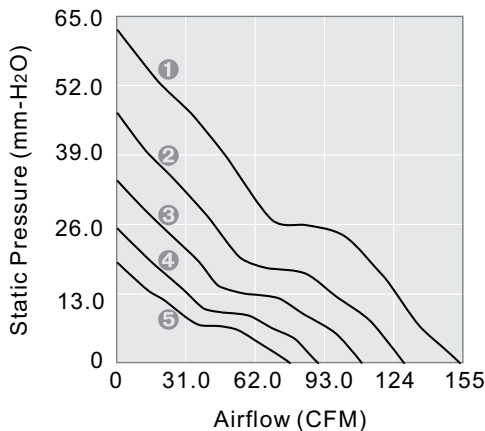

80x80x38mm

- **Airflow: 77.2~153.8 CFM**
- **Static Pressure: 18.6~62.6 mm-H₂O**
- **Blade / Housing: Plastic Material UL 94V-0 P.B.T.**
- **Lead Wire: UL1007 #24 AWG**
- **Weight: 185.5 g**

Model No.	Bearing	Rated Voltage	Operating Voltage Range	Speed	Max. Airflow	Max. Static Pressure	Current	Power Consumption	Life at 40°C L10	P-Q Curve	Noise Level
		VDC	VDC	RPM	CFM	mm-H ₂ O	mA	W	Hour		dB(A)
XYW08038012BL-S	2B	12	7~13.2	6000	77.2	18.6	530	6.36	60000	5	48.4
XYW08038012BM-S	2B		7~13.2	7000	89.8	25.2	750	9.00	60000	4	53.3
XYW08038012BH-S	2B		7~13.2	8500	109.1	34.2	1250	15.00	60000	3	58.8
XYW08038012BS-S	2B		7~13.2	10000	127.6	46.8	1900	22.80	60000	2	62.8
XYW08038012BV-S	2B		7~13.2	12000	153.8	62.6	3100	37.20	60000	1	68.1
XYW08038024BL-S	2B	24	11~28.0	6000	77.2	18.6	270	6.48	60000	5	48.4
XYW08038024BM-S	2B		11~28.0	7000	89.8	25.2	370	8.88	60000	4	53.3
XYW08038024BH-S	2B		11~28.0	8500	109.1	34.2	620	14.88	60000	3	58.8
XYW08038024BS-S	2B		11~28.0	10000	127.6	46.8	1000	24.00	60000	2	62.8
XYW08038024BV-S	2B		11~28.0	12000	153.8	62.6	1550	37.20	60000	1	68.1
XYW08038048BL-S	2B	48	36~56.0	6000	77.2	18.6	140	6.72	60000	5	48.4
XYW08038048BM-S	2B		36~56.0	7000	89.8	25.2	190	9.12	60000	4	53.3
XYW08038048BH-S	2B		36~56.0	8500	109.1	34.2	310	14.88	60000	3	58.8
XYW08038048BS-S	2B		36~56.0	10000	127.6	46.8	440	21.12	60000	2	62.8
XYW08038048BV-S	2B		36~56.0	12000	153.8	62.6	800	38.40	60000	1	68.1

2B: 2-ball bearing L: sintetico bearing S: sleeve bearing

Voltage Available

05 12 24 48

Bearing System Available

2B L S

Function Available

1 6 5 4 3 2 7 8 9 10 11 14 12 13

PERFORMANCE P-Q CURVE

OUTLINE DIMENSIONS

Please refer to *Model Numbering System* for bearing, function and speed level indication. Specifications are subject to changes without notice. Please refer to the formally issued product specification via contacting Y.S. TECH sales department. Visit Y.S. TECH web site at <http://www.ystechusa.com/> for updated information. Customized Specifications are designed accordingly