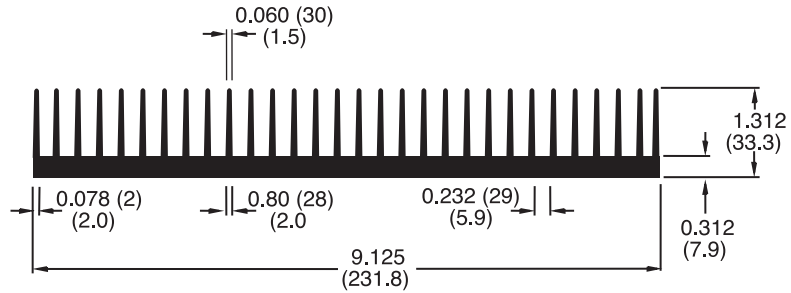

997394

Peri. 57.50 IN.
 Wt./FT 5.57 LBS.
 R_θ 0.92 C/W/3IN.

998002

Peri. 76.05 IN.
 Wt./FT 5.98 LBS.
 R_θ 1.02 C/W/3IN.

994835

Peri. 98.49 IN.
 Wt./FT 7.43 LBS.
 R_θ 0.77 C/W/3IN.

993071

Peri. 80.39 IN.
 Wt./FT 6.04 LBS.
 R_θ 0.93 C/W/3IN.