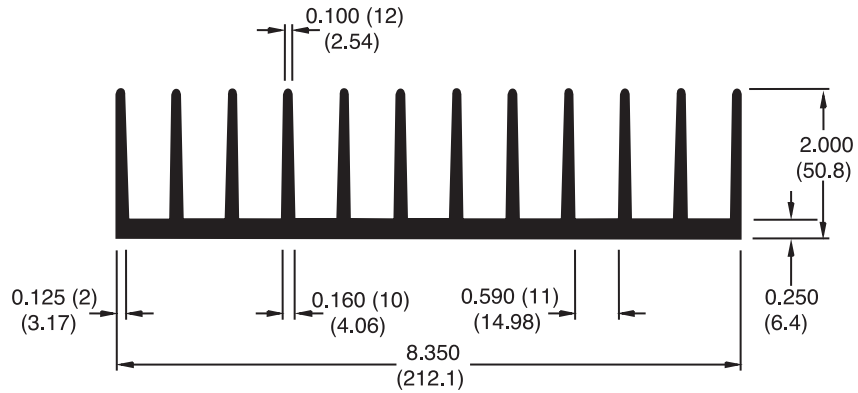

997394

Peri. 57.50 IN.
 Wt./FT 5.57 LBS.
 R_θ 0.92 C/W/3IN.

998002

Peri. 76.05 IN.
 Wt./FT 5.98 LBS.
 R_θ 1.02 C/W/3IN.

994835

Peri. 98.49 IN.
 Wt./FT 7.43 LBS.
 R_θ 0.77 C/W/3IN.

993071

Peri. 80.39 IN.
 Wt./FT 6.04 LBS.
 R_θ 0.93 C/W/3IN.