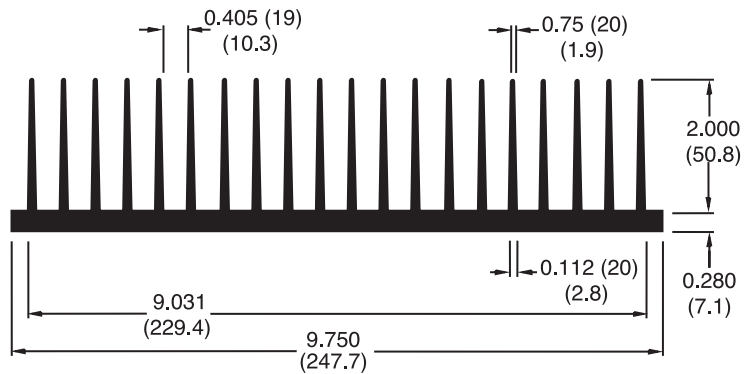

997394

Peri. 57.50 IN.
 Wt./FT 5.57 LBS.
 R_θ 0.92 C/W/3IN.

998002

Peri. 76.05 IN.
 Wt./FT 5.98 LBS.
 R_θ 1.02 C/W/3IN.

994835

Peri. 98.49 IN.
 Wt./FT 7.43 LBS.
 R_θ 0.77 C/W/3IN.

993071

Peri. 80.39 IN.
 Wt./FT 6.04 LBS.
 R_θ 0.93 C/W/3IN.